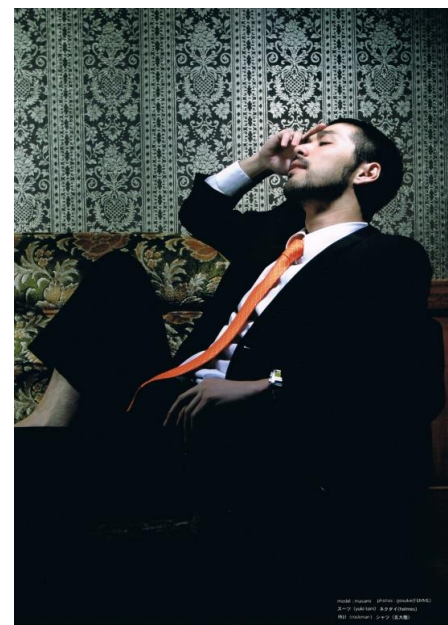

MASAMI OZAWA

Height:186 Waist:82 Hair:Dark Brown
Chest:98 Hip:97 Eyes:Brown

Office
NATSU

Mezon Aoyama#1101,2-7-26 Kita-Aoyama,Minato-ku,Tokyo 107-0061
Phone:03-3405-5725 Fax:03-3405-0161 office@natsu.cdx.jp