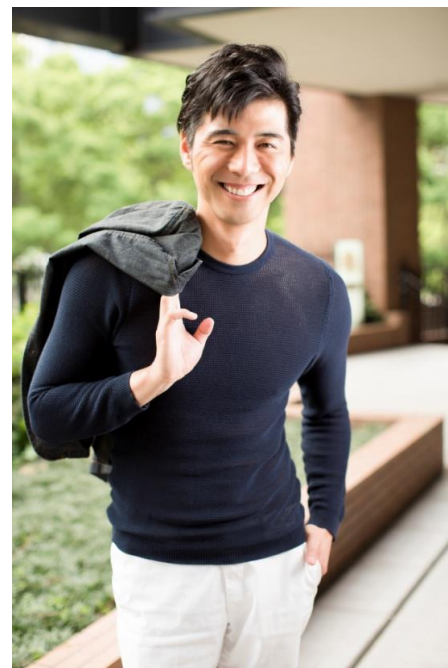

MASAMI OZAWA

Height:186 Waist:82 Hair:Dark Brown
Chest:98 Hip:97 Eyes:Brown

Office
NATSU

Mezon Aoyama#1101,2-7-26 Kita-Aoyama,Minato-ku,Tokyo 107-0061
Phone:03-3405-5725 Fax:03-3405-0161 office@natsu.cdx.jp