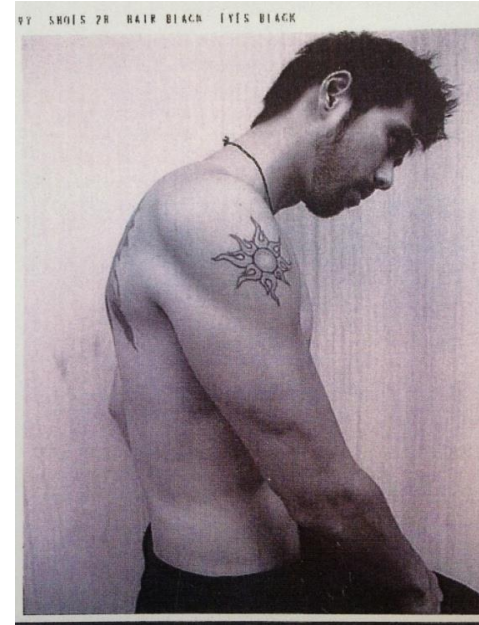

MASAMI OZAWA

Height:186 Waist:82 Hair:Dark Brown
Chest:98 Hip:97 Eyes:Brown

Office
NATSU

Mezon Aoyama#1101,2-7-26 Kita-Aoyama,Minato-ku,Tokyo 107-0061
Phone:03-3405-5725 Fax:03-3405-0161 office@natsu.cdx.jp