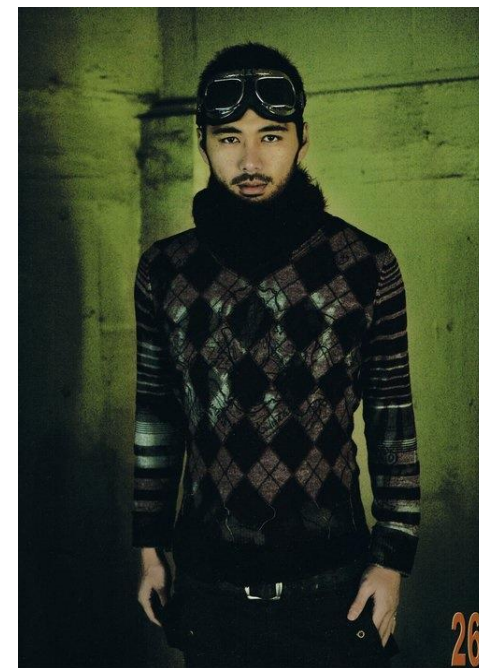

MASAMI OZAWA

Height:186 Waist:82 Hair:Dark Brown
Chest:98 Hip:97 Eyes:Brown

Office
NATSU

Mezon Aoyama#1101,2-7-26 Kita-Aoyama,Minato-ku,Tokyo 107-0061
Phone:03-3405-5725 Fax:03-3405-0161 office@natsu.cdx.jp